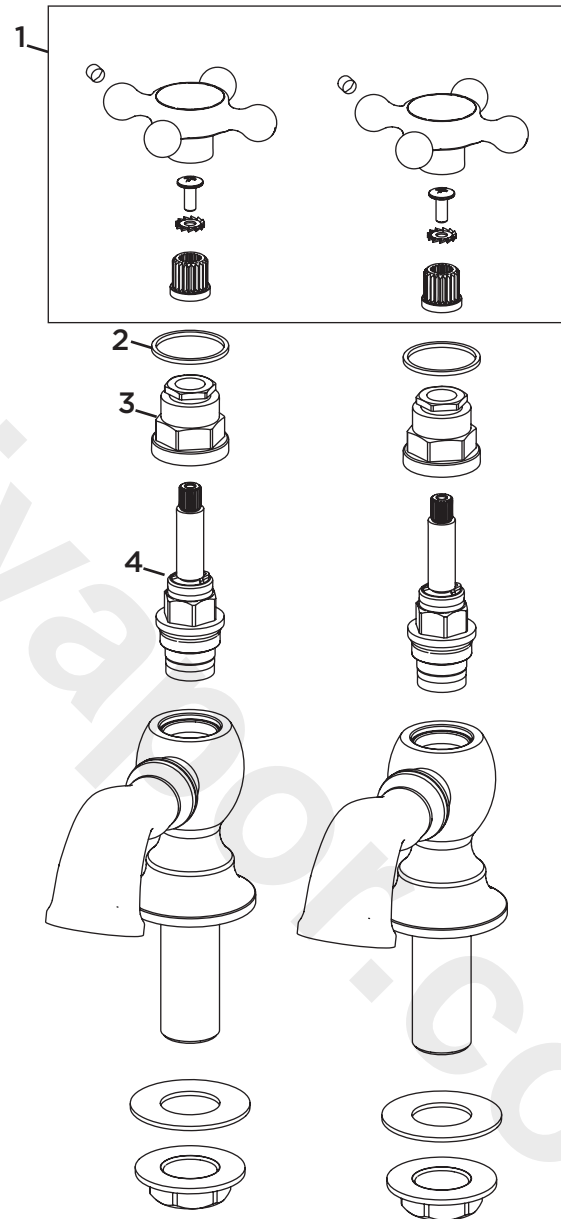

Product Code: TY2 1/2 C**Revision:** R1

1	Handle Assembly
2	Fibre Washer
3	Shroud
4	Valve